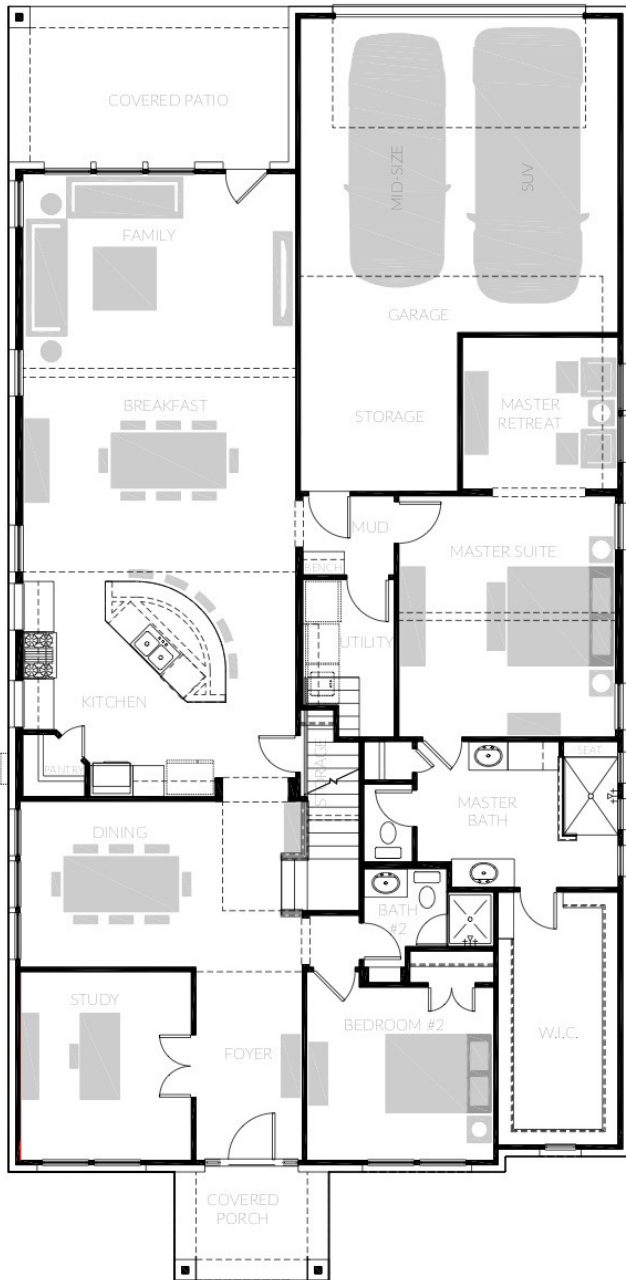

# WALDORF | 5 bed / 4 bath / 3,742 sf

first floor

second floor

A GREEN BRICK PARTNER

All dimensions and square footage are approximate and subject to change. Any illustrations are artist's conception and not reproductions of original plans. Prices noted above are subject to change. Please consult with Community Sales Manager for additional information. 8/23