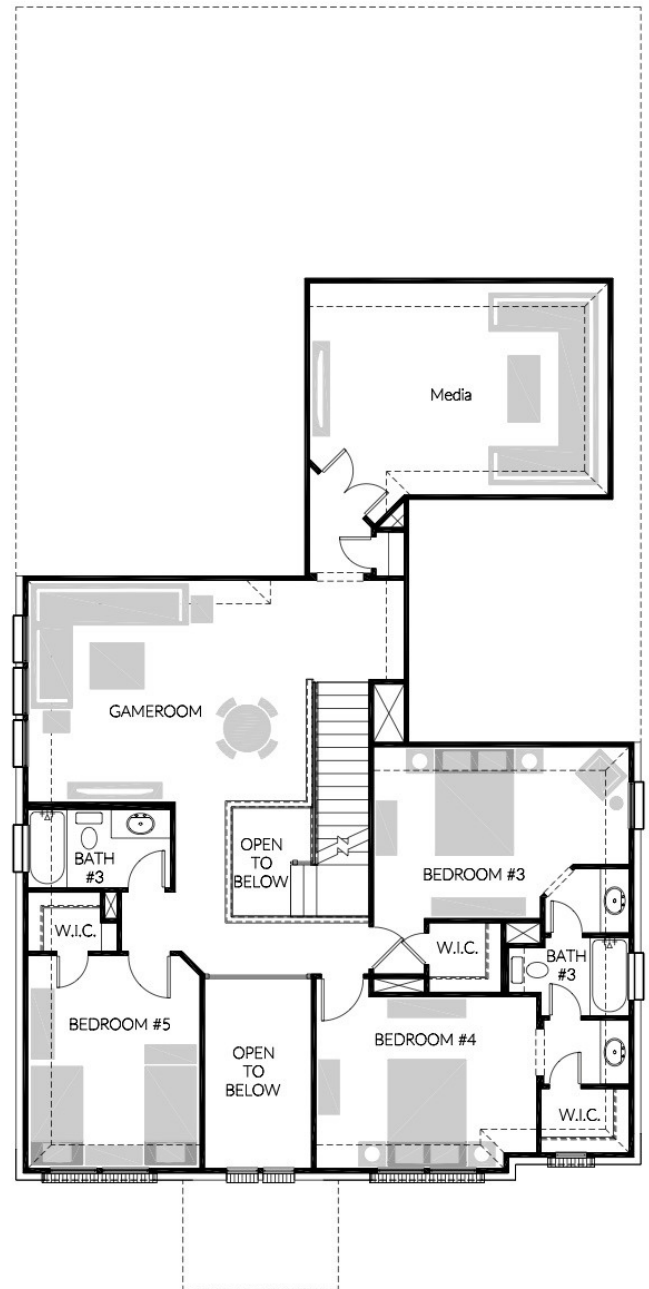

# WALDORF | 5 bed / 4 bath / 3,742 sf

first floor

second floor

A GREEN BRICK PARTNER

All dimensions and square footage are approximate and subject to change. Any illustrations are artist's conception and not reproductions of original plans. Prices noted above are subject to change. Please consult with Community Sales Manager for additional information. 8/23