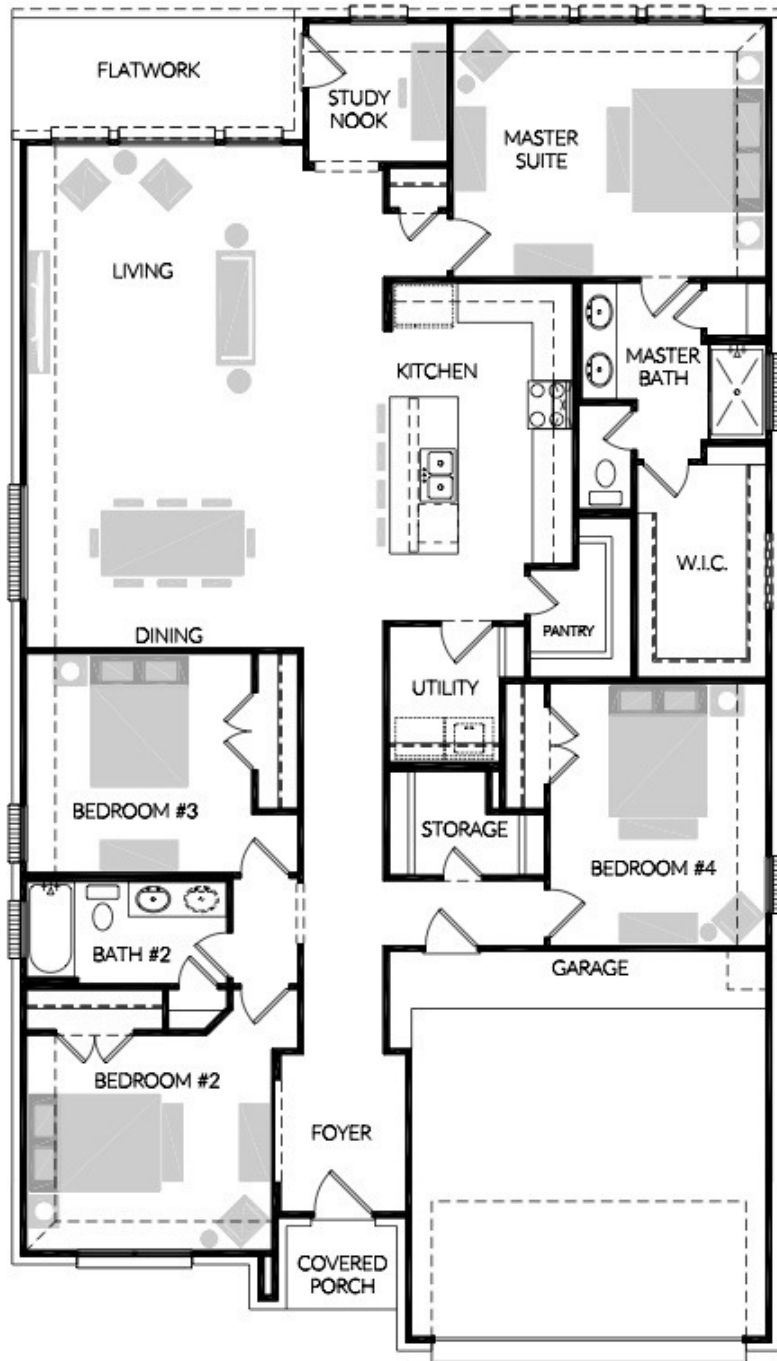

OSCAR | 4 bed / 2 bath / 2,188 sf

TROPHY
signature homes

A GREEN BRICK PARTNER

All dimensions and square footage are approximate and subject to change. Any illustrations are artist's conception and not reproductions of original plans. Prices noted above are subject to change. Please consult with Community Sales Manager for additional information. 8/23