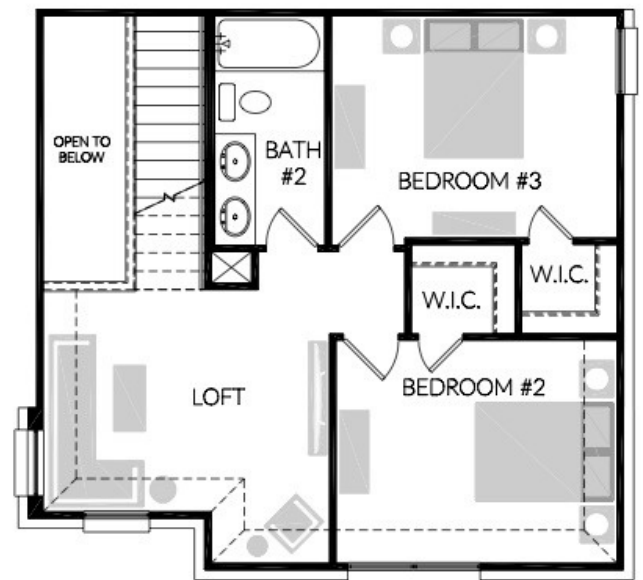

# LOMBARDI | 3 bed / 2.5 bath / 1,729 sf

first floor

second floor

A GREEN BRICK PARTNER

All dimensions and square footage are approximate and subject to change. Any illustrations are artist's conception and not reproductions of original plans. Prices noted above are subject to change. Please consult with Community Sales Manager for additional information. 9/24