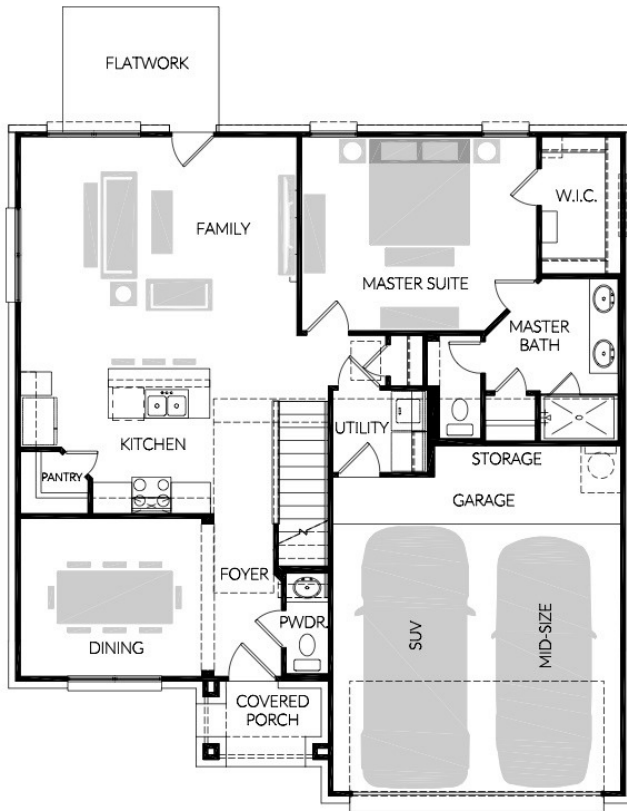

# LOMBARDI | 3 bed / 2.5 bath / 1,729 sf

first floor

second floor

A GREEN BRICK PARTNER

All dimensions and square footage are approximate and subject to change. Any illustrations are artist's conception and not reproductions of original plans. Prices noted above are subject to change. Please consult with Community Sales Manager for additional information. 9/24