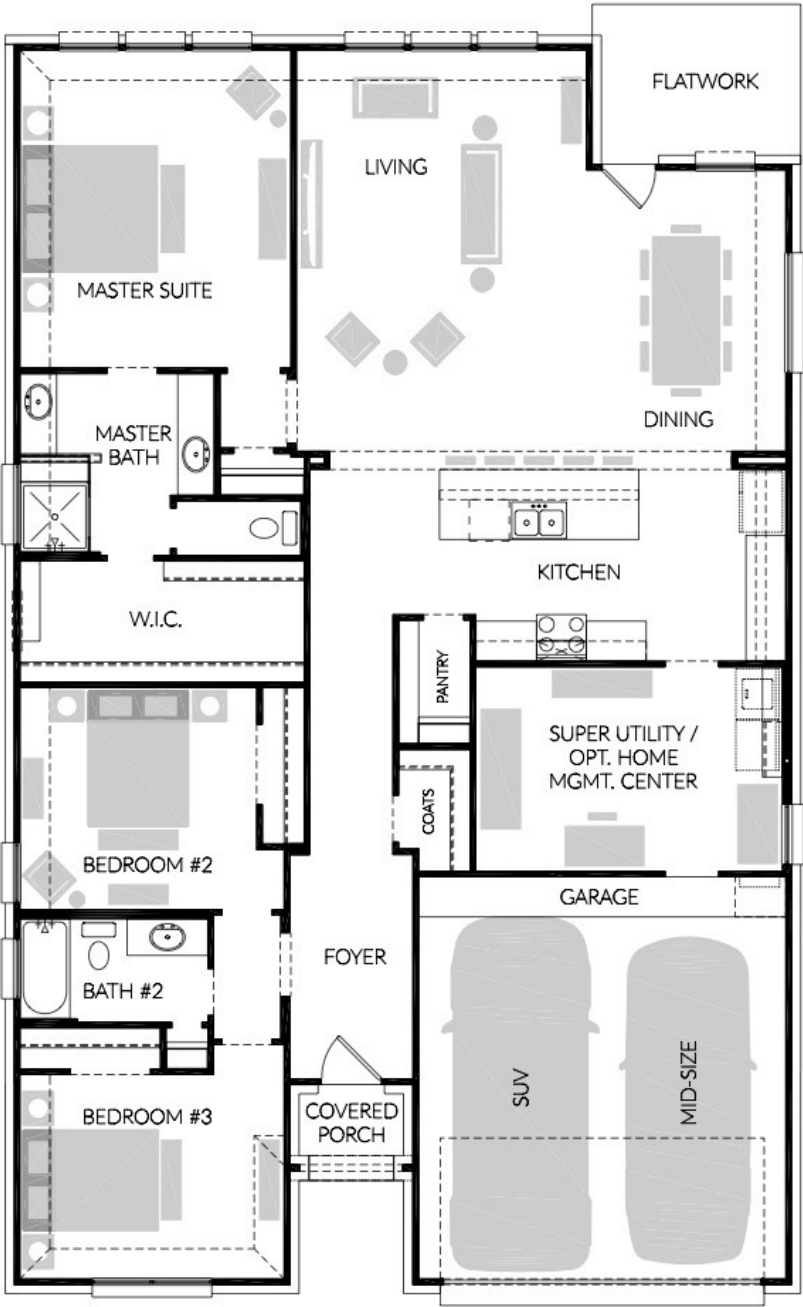

# HEISMAN | 3 bed / 2 bath / 1,993 sf

TROPHY  
signature homes

A GREEN BRICK PARTNER

All dimensions and square footage are approximate and subject to change. Any illustrations are artist's conception and not reproductions of original plans. Prices noted above are subject to change. Please consult with Community Sales Manager for additional information. 8/23