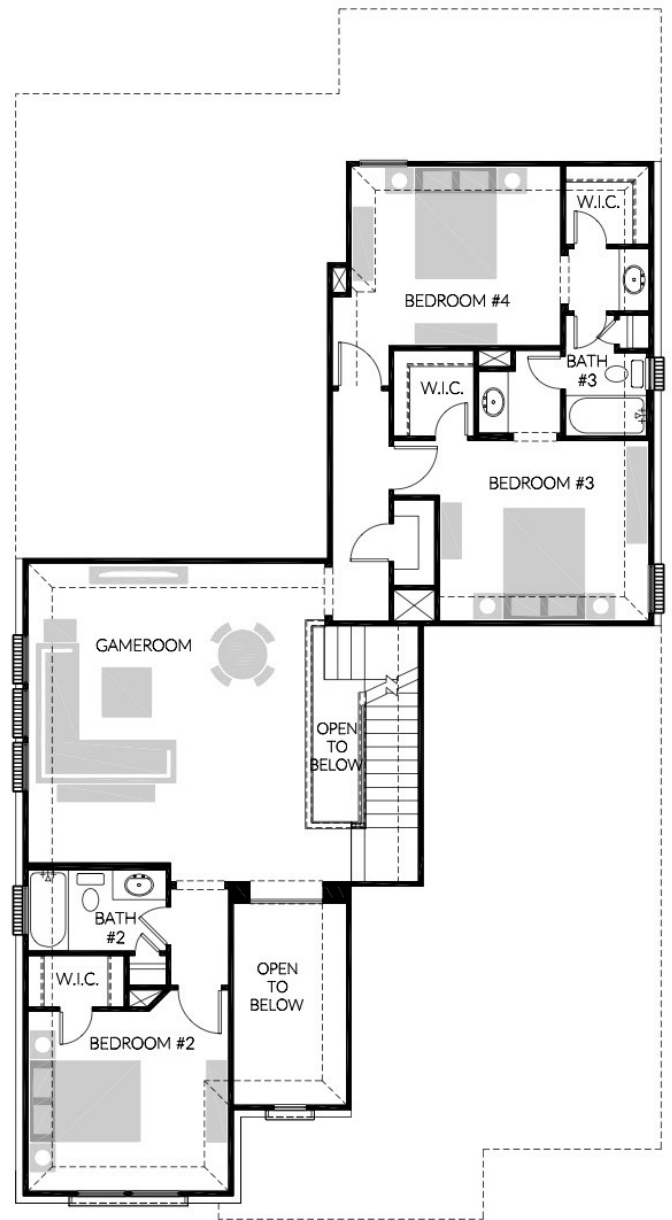

GREENBRIER | 4 bed / 3.5 bath / 3,268 sf

first floor

second floor

A GREEN BRICK PARTNER

All dimensions and square footage are approximate and subject to change. Any illustrations are artist's conception and not reproductions of original plans. Prices noted above are subject to change. Please consult with Community Sales Manager for additional information. 8/23