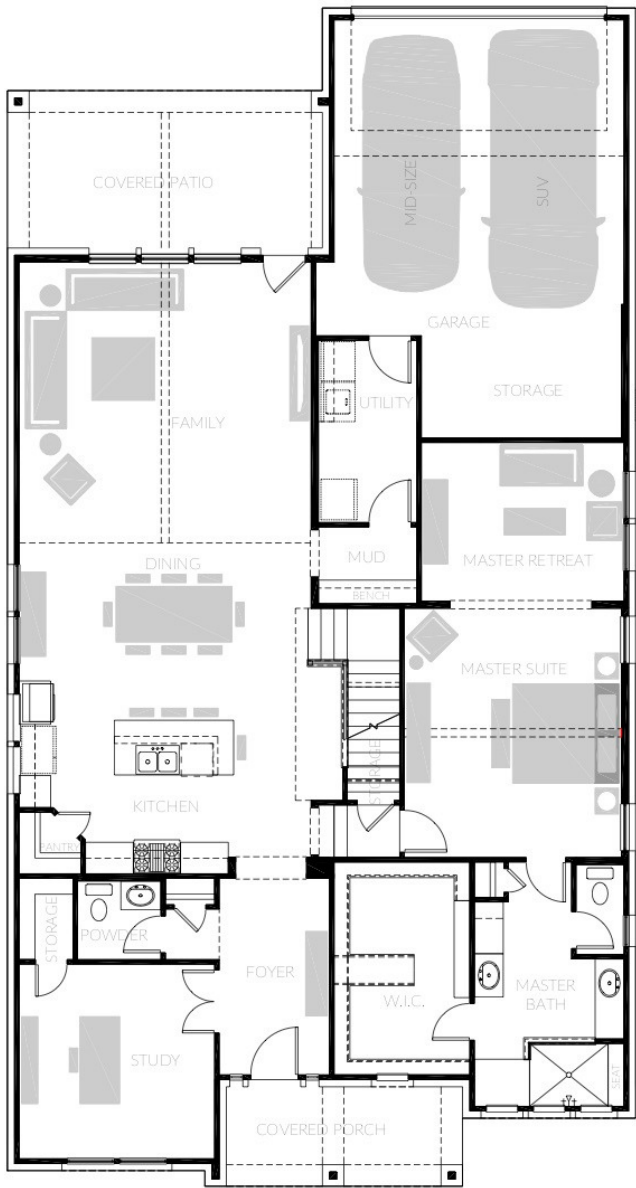

GREENBRIER | 4 bed / 3.5 bath / 3,268 sf

first floor

second floor

A GREEN BRICK PARTNER

All dimensions and square footage are approximate and subject to change. Any illustrations are artist's conception and not reproductions of original plans. Prices noted above are subject to change. Please consult with Community Sales Manager for additional information. 8/23