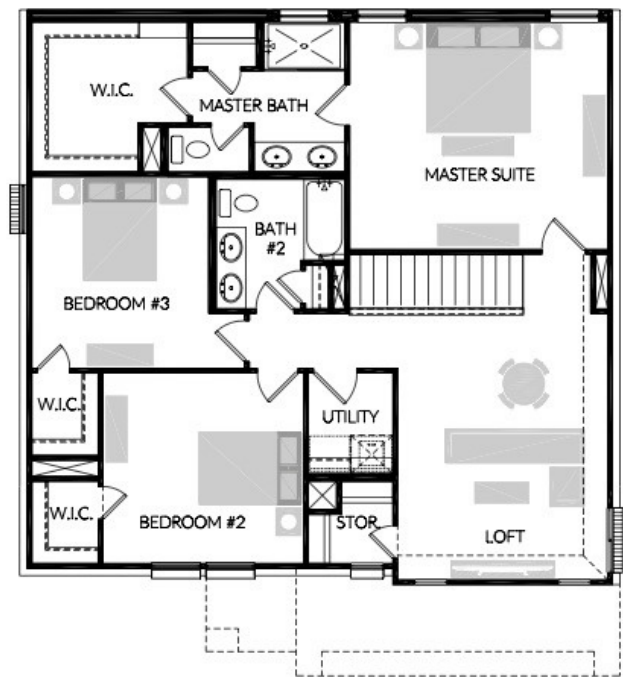

ESPY | 3 bed / 2.5 bath / 2,241 sf

first floor

second floor

A GREEN BRICK PARTNER

All dimensions and square footage are approximate and subject to change. Any illustrations are artist's conception and not reproductions of original plans. Prices noted above are subject to change. Please consult with Community Sales Manager for additional information. 8/23