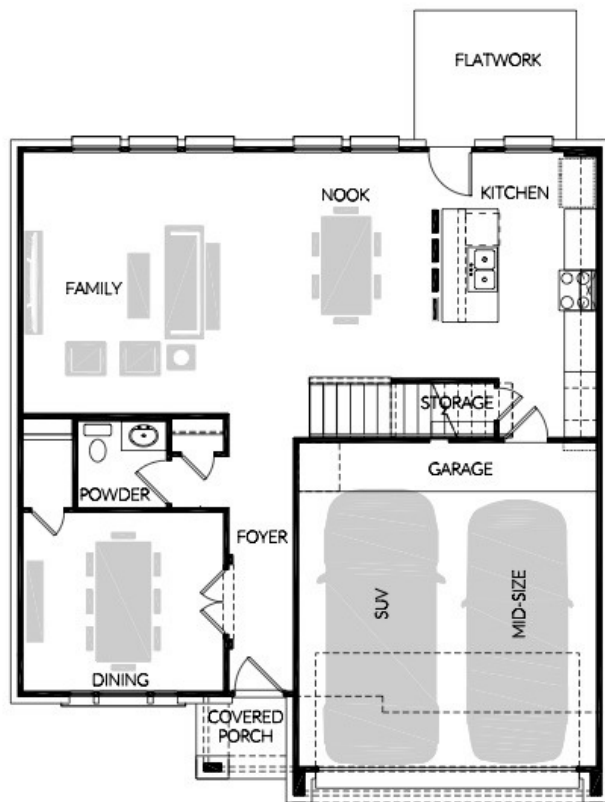

ESPY | 3 bed / 2.5 bath / 2,241 sf

first floor

second floor

A GREEN BRICK PARTNER

All dimensions and square footage are approximate and subject to change. Any illustrations are artist's conception and not reproductions of original plans. Prices noted above are subject to change. Please consult with Community Sales Manager for additional information. 8/23