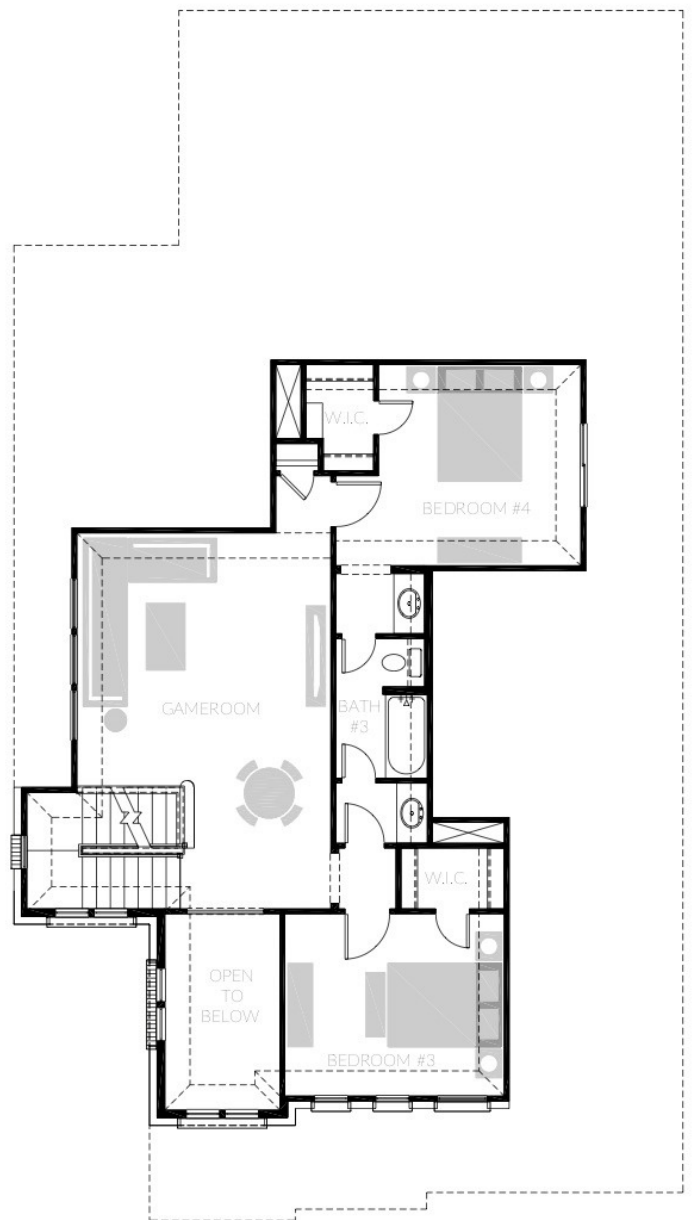

CLARIDGE | 4 bed / 3 bath / 2,760 sf

first floor

second floor

TROPHY
signature homes

A GREEN BRICK PARTNER

All dimensions and square footage are approximate and subject to change. Any illustrations are artist's conception and not reproductions of original plans. Prices noted above are subject to change. Please consult with Community Sales Manager for additional information. 8/23