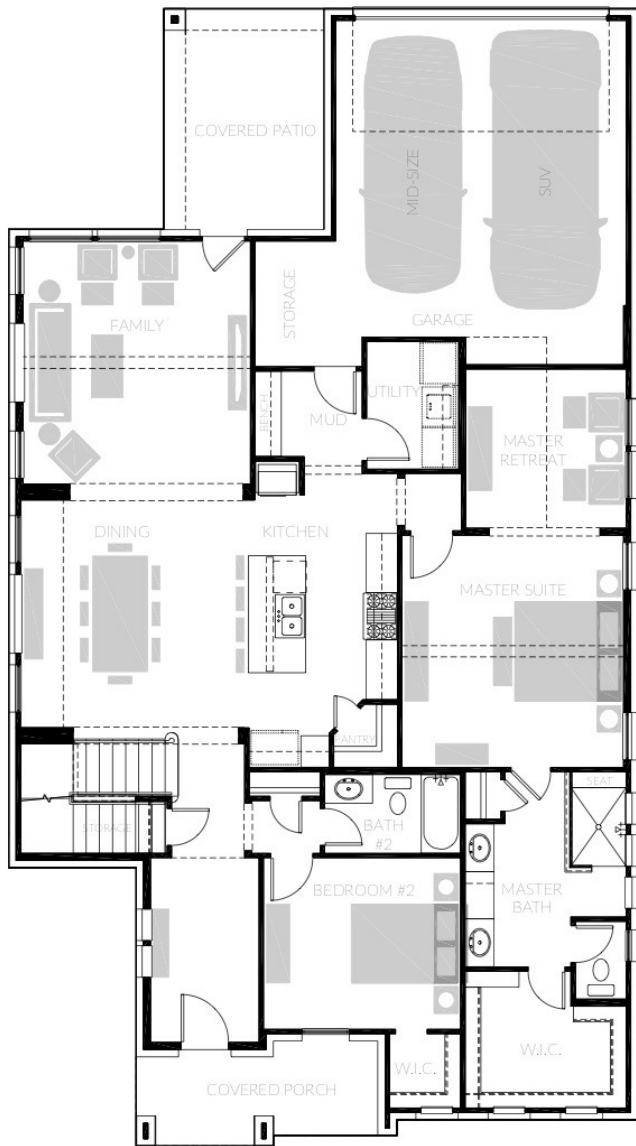

CLARIDGE | 4 bed / 3 bath / 2,760 sf

first floor

second floor

TROPHY
signature homes

A GREEN BRICK PARTNER

All dimensions and square footage are approximate and subject to change. Any illustrations are artist's conception and not reproductions of original plans. Prices noted above are subject to change. Please consult with Community Sales Manager for additional information. 8/23