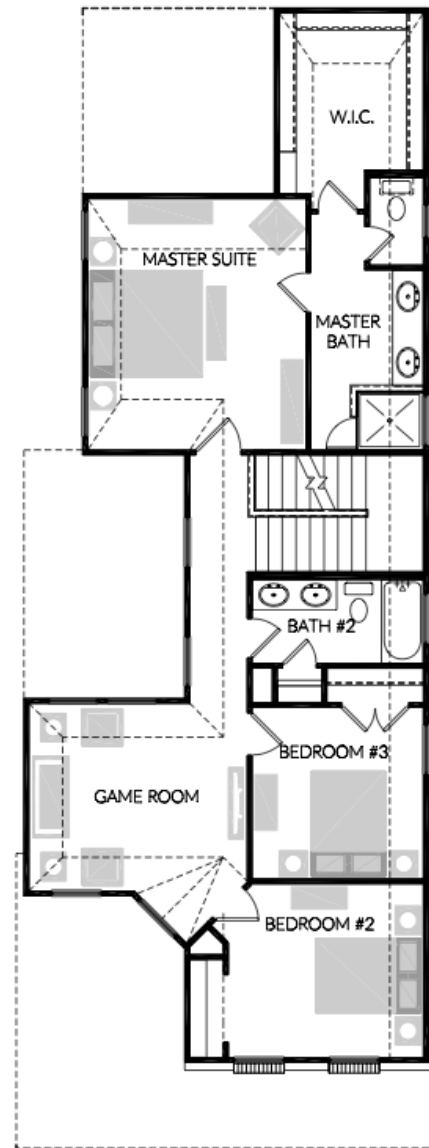

CESSNA | 3 bed / 2 bath / 1,775 sf

first floor

second floor

TROPHY
signature homes