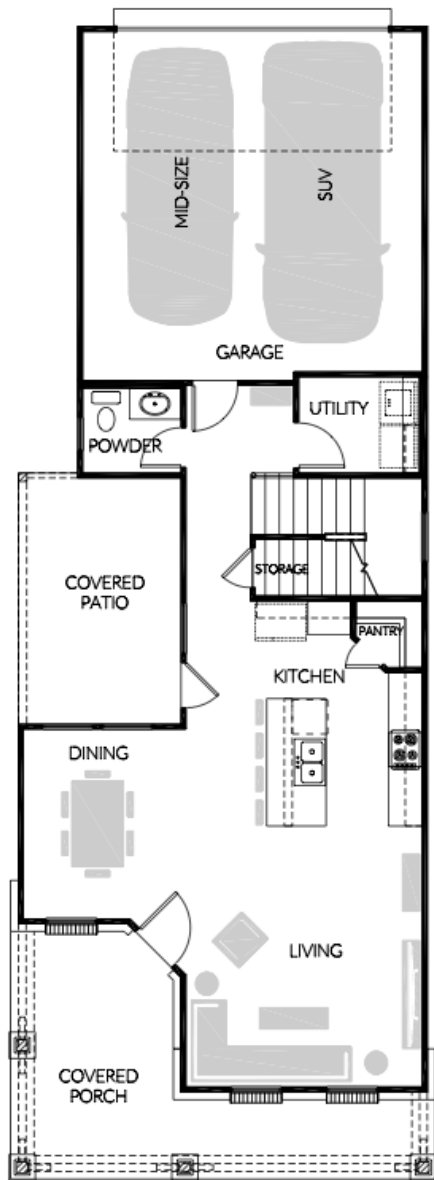

CESSNA | 3 bed / 2 bath / 1,775 sf

first floor

second floor

TROPHY
signature homes