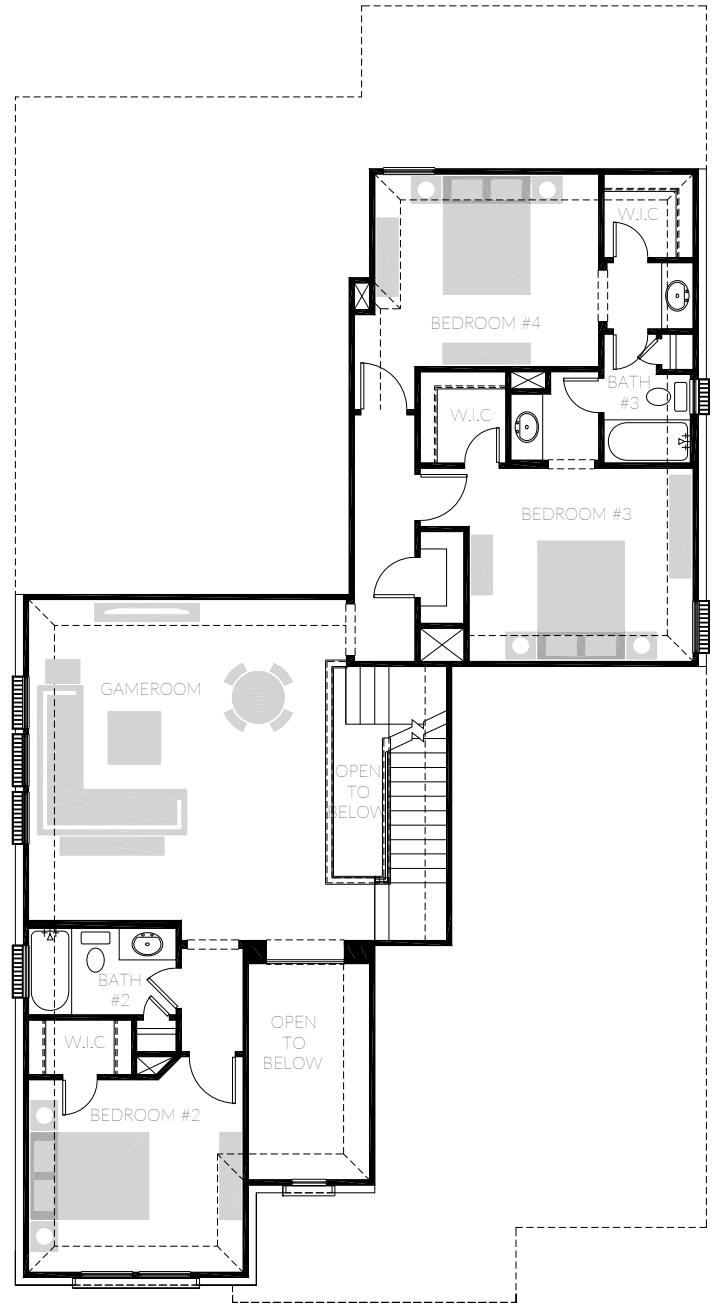

GREENBRIER | 4 bed / 3.5 bath / study/game room / 3268 sf

first floor

second floor

The information herein is intended for general information and guidance only. All dimensions and square footage are approximate and subject to change. Illustrations use artist's conception and are not a reproduction of original plans. The Trophy Signature Homes policy of continued attention to design and construction requires that specifications, equipment, and dimensions be subject to change without notice. Refer to purchase agreement for seller's obligations. All construction decisions are solely made by Trophy Signature Homes LLC and/or its affiliates. Consult with community sales manager for additional information. 5.19.