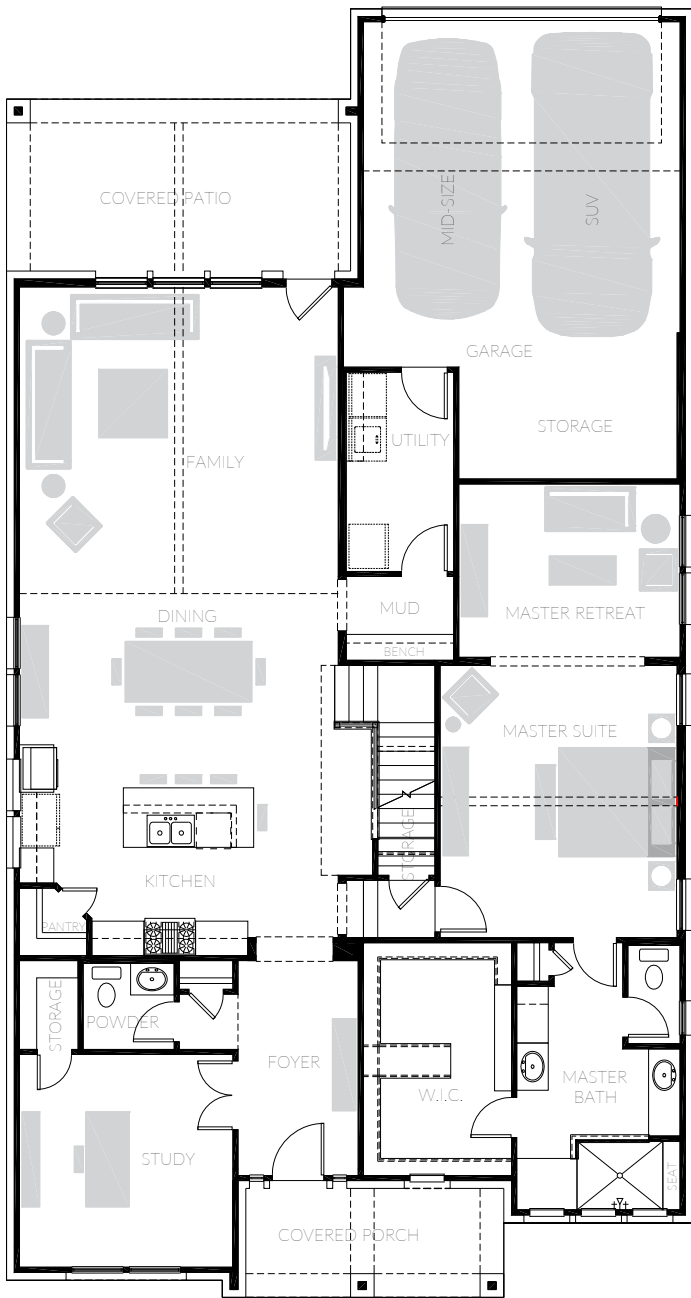

GREENBRIER | 4 bed / 3.5 bath / study/game room / 3268 sf

first floor

second floor

The information herein is intended for general information and guidance only. All dimensions and square footage are approximate and subject to change. Illustrations use artist's conception and are not a reproduction of original plans. The Trophy Signature Homes policy of continued attention to design and construction requires that specifications, equipment, and dimensions be subject to change without notice. Refer to purchase agreement for seller's obligations. All construction decisions are solely made by Trophy Signature Homes LLC and/or its affiliates. Consult with community sales manager for additional information. 5.19.