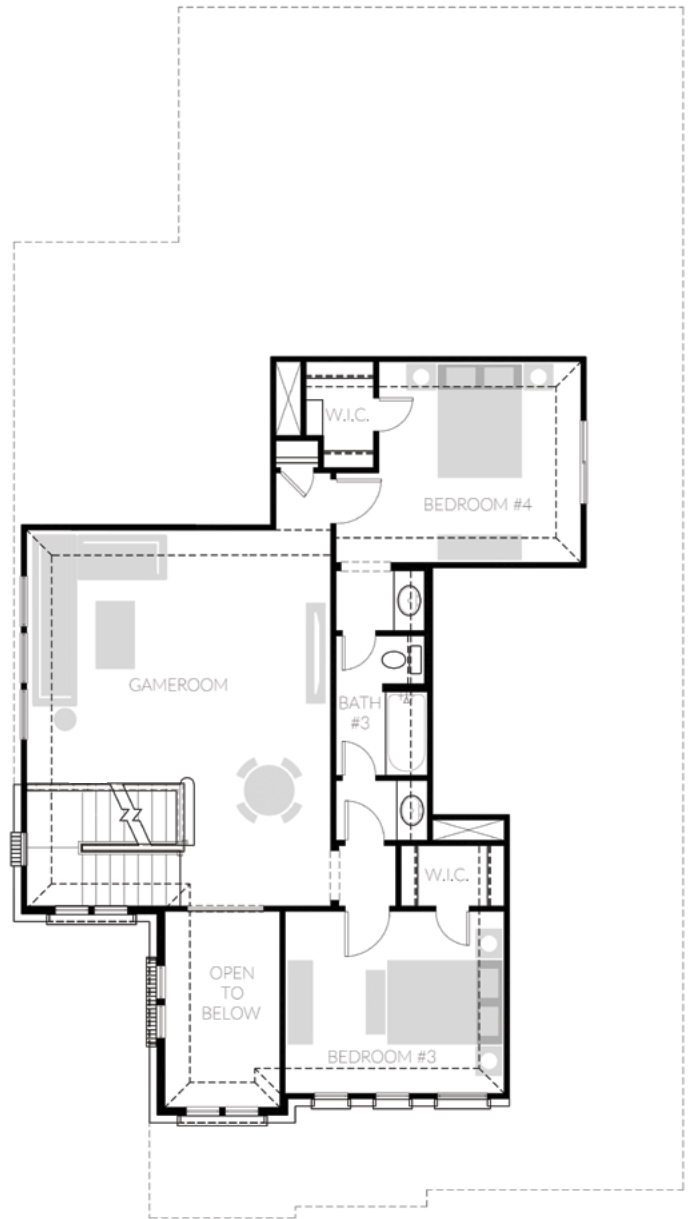

CLARIDGE | 4 bed / 3 bath / game room / 2759 sf

first floor

second floor

The information herein is intended for general information and guidance only. All dimensions and square footage are approximate and subject to change. Illustrations use artist's conception and are not a reproduction of original plans. The Trophy Signature Homes policy of continued attention to design and construction requires that specifications, equipment, and dimensions be subject to change without notice. Refer to purchase agreement for seller's obligations. All construction decisions are solely made by Trophy Signature Homes LLC and/or its affiliates. Consult with community sales manager for additional information. 5.19.