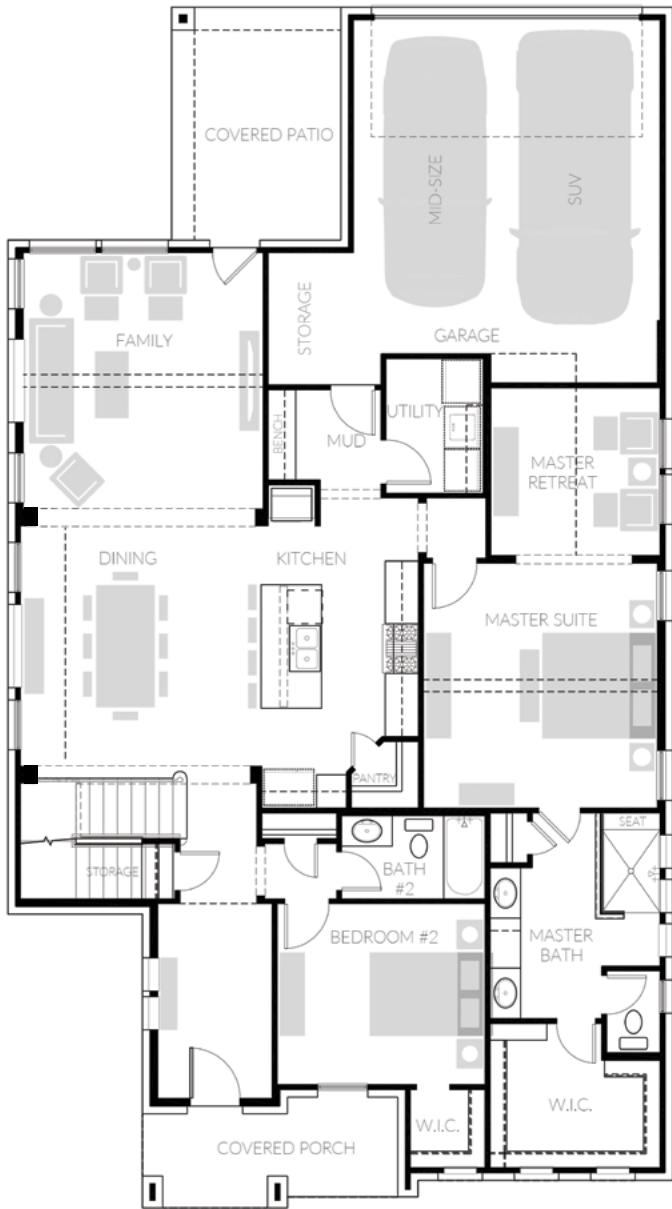

CLARIDGE | 4 bed / 3 bath / game room / 2759 sf

first floor

second floor

The information herein is intended for general information and guidance only. All dimensions and square footage are approximate and subject to change. Illustrations use artist's conception and are not a reproduction of original plans. The Trophy Signature Homes policy of continued attention to design and construction requires that specifications, equipment, and dimensions be subject to change without notice. Refer to purchase agreement for seller's obligations. All construction decisions are solely made by Trophy Signature Homes LLC and/or its affiliates. Consult with community sales manager for additional information. 5.19.